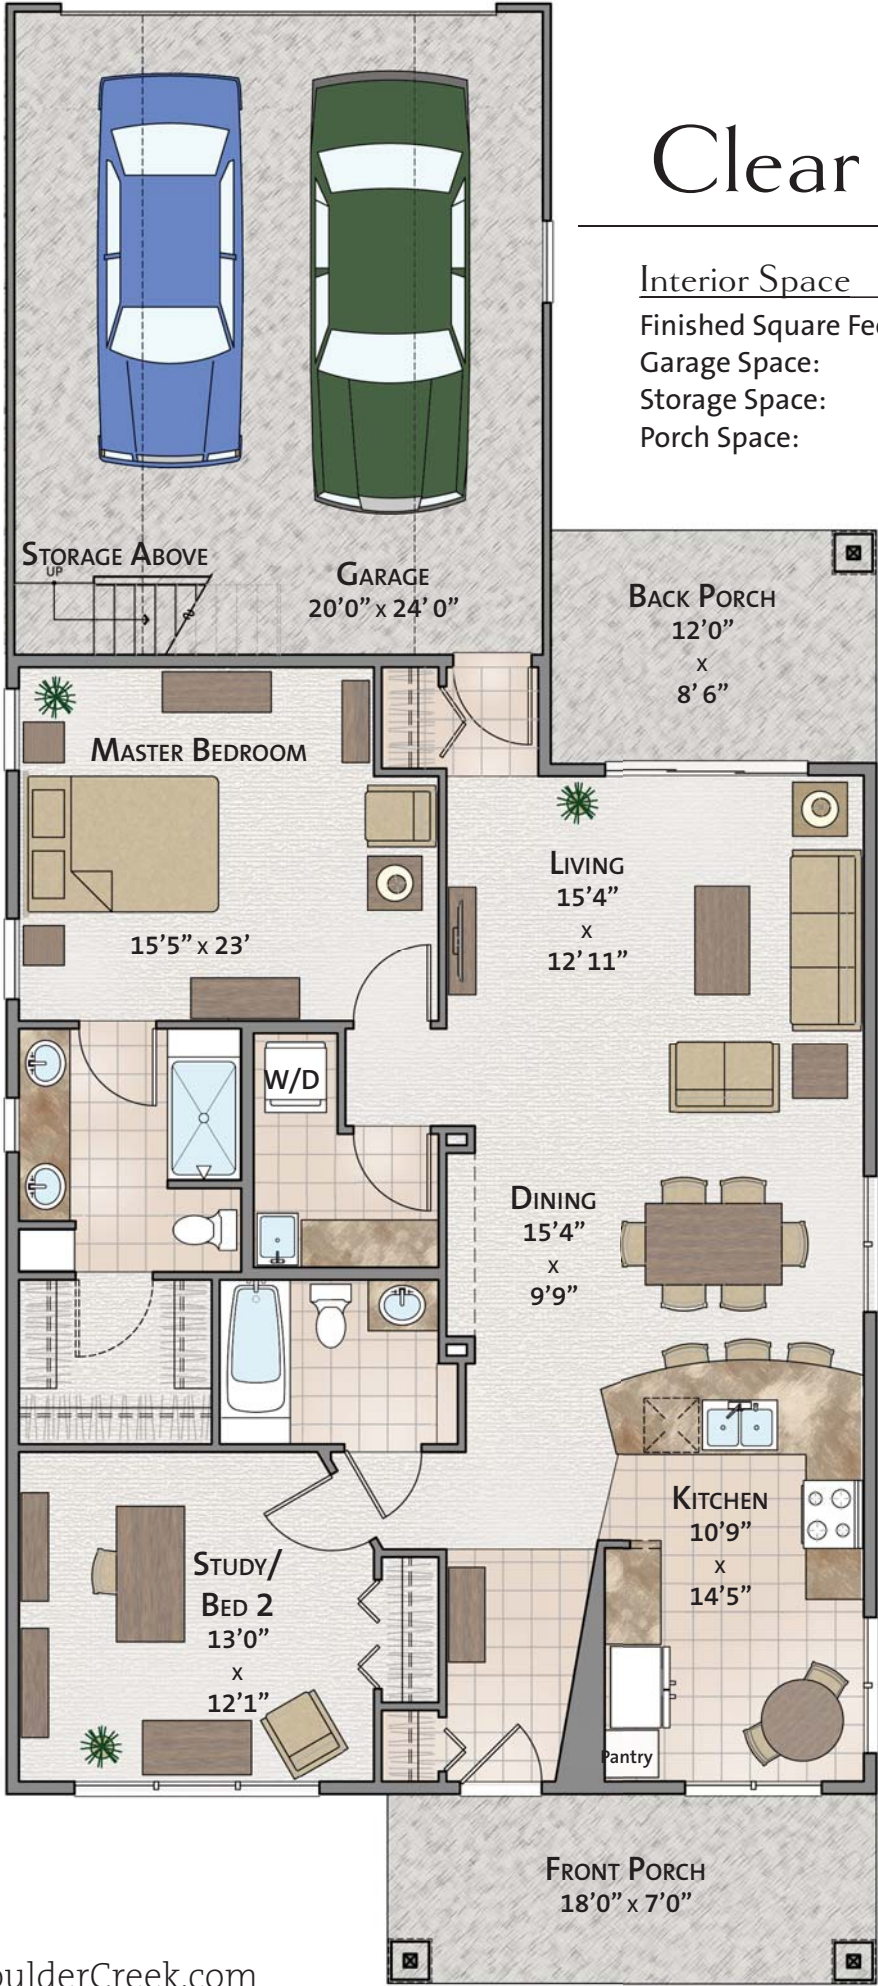

Clear Creek

Interior Space

Finished Square Feet:	1,296
Garage Space:	480
Storage Space:	240
Porch Space:	229